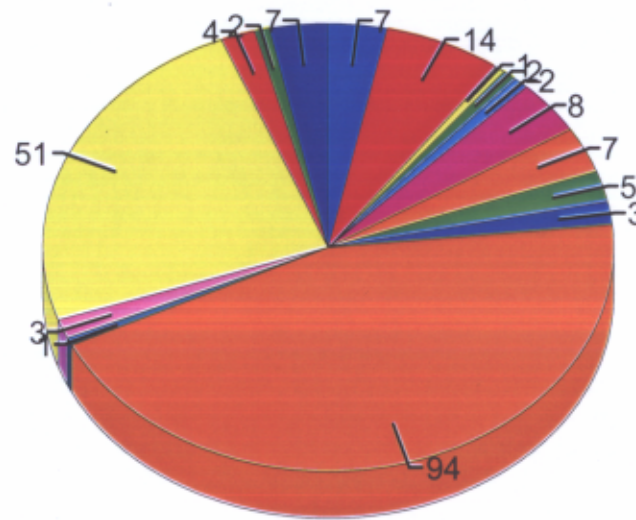

Calls by Department in May 2000

OSO/OSD Helpdesk

RGII Technologies, Inc.

Date: 06/05/00

Calls By Department

ALL	3.3%
CSC	6.6%
GSA	0.5%
GTE	0.9%
ISI	0.9%
Lockheed	3.8%
Mitretek	3.3%
NESDIS	2.4%
Northrop Grumman	1.4%
OSD	44.5%
OSD/NESDIS/NO AA	0.5%
OSD/OSO Helpdesk	1.4%
OSO	24.2%
OSO/OSD Helpdesk	1.9%
RGII	0.9%
SOCC Control Branch	3.3%